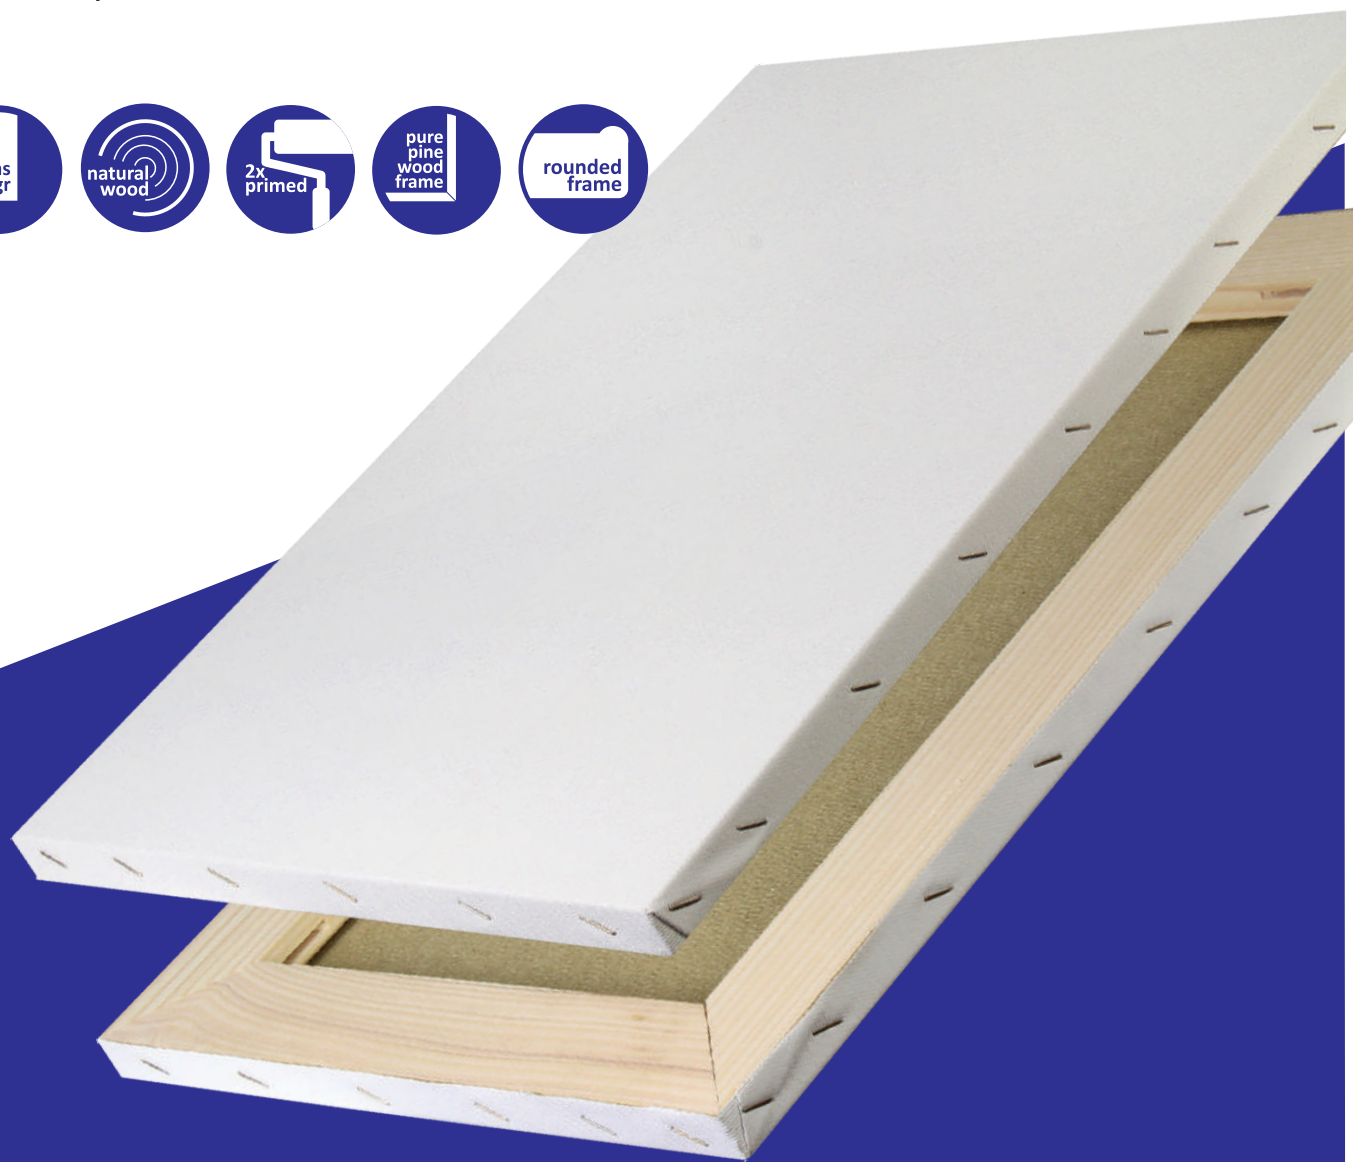

100% ITALIAN Cotton, 380 g/m²

Premium stretched canvas, 100 % Cotton, Sidestapled
Italian canvas 380gr / Medium grain / Acid free / Pine wood
18mm x 42 mm / Universal primer, Acrylic double primed
For all techniques – OIL, ACRYL, GOUACHE, VINYL