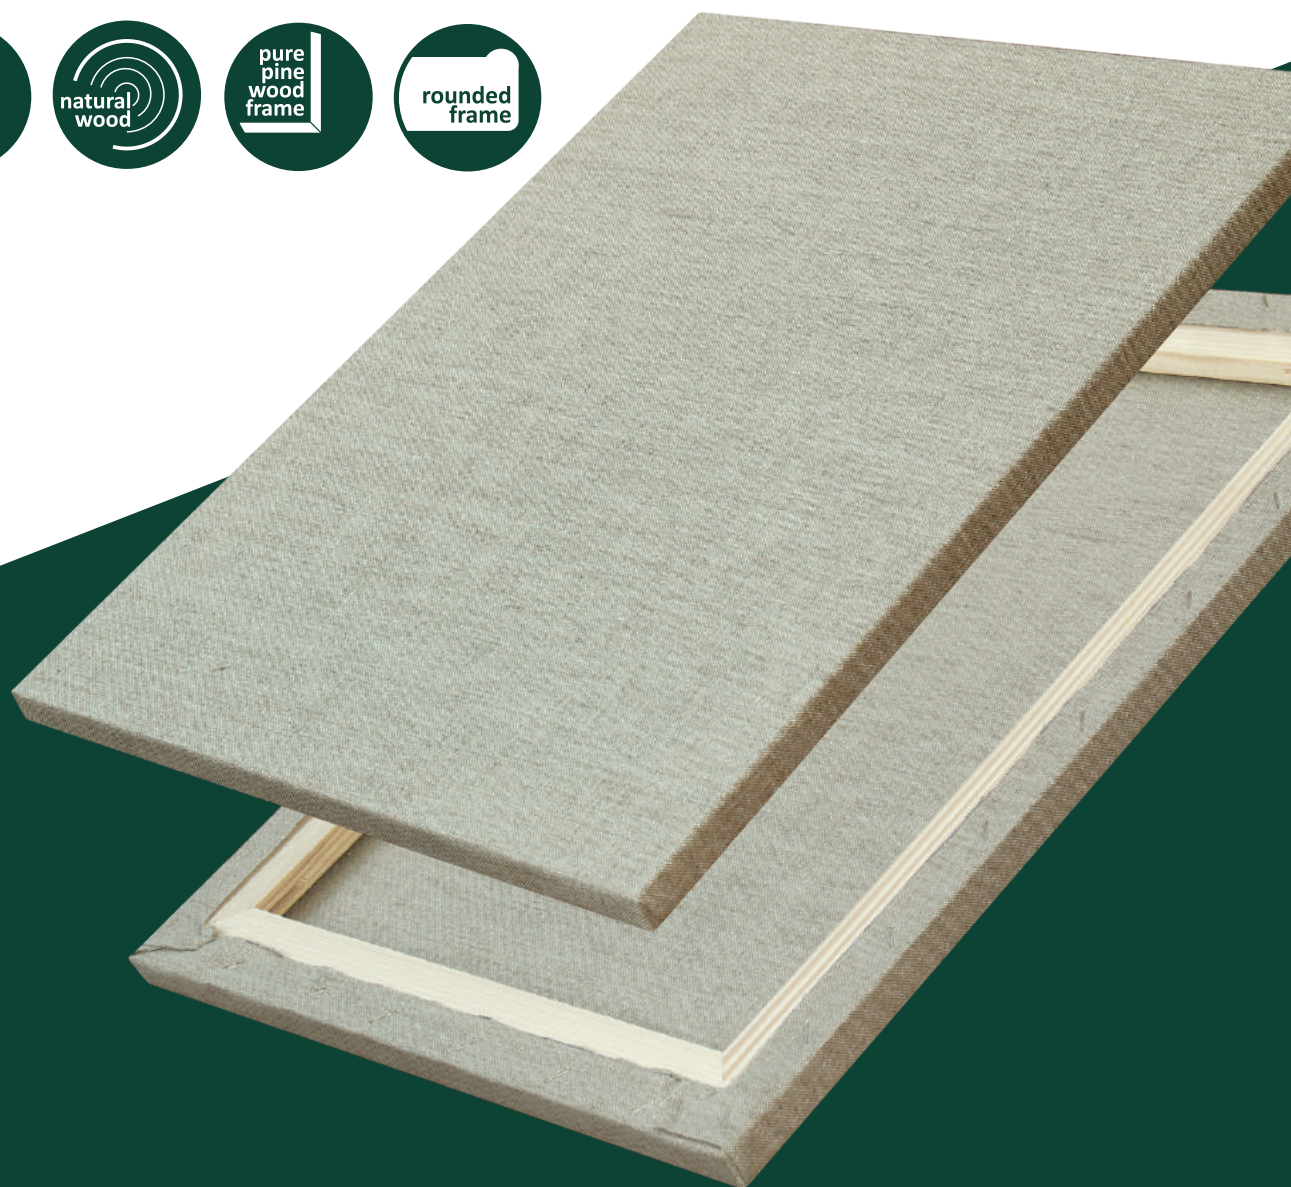

— LINEN —

PREMIUM CANVAS

100% ITALIAN Linen, 310 g/m²

Premium stretched canvas, 100 % Linen , Backstapled
Italian canvas 310gr / Medium grain / Acid free / Pine
wood 18mm x 42 mm / No primer

For all techniques – OIL, ACRYL, GOUACHE, VINYL

CANVARs
PROFESSIONAL ART CANVAS

ARS d.o.o. Štrosmajerova 18, 25000 Sombor, Serbia
Tel: +381/25 433-330, Fax: +381/25 429 474
e-mail: office@ars.rs, www.ars.rs

For more product information: